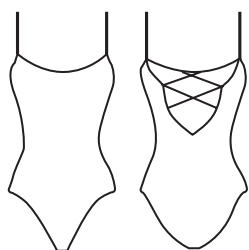

## LEOTARD

DL09

**SIZE**  
34 – 44

**MATERIAL**

**C** — Cotton 90%, Elastane 10%

**CP** — Cotton 90%, Elastane 10% (with lining)

**M** — Polyamide micro (80% Polyamide, 20% Elastane)

**MP** — Polyamide micro (80% Polyamide, 20% Elastane)  
(with lining)

DL1043MP

**SIZE**  
34 - 44

**MATERIAL**  
MP — Polyamide micro  
(80% Polyamide, 20% Elastane)  
(with lining)

**COLOR**  
● Black

LEOTARD

DS1062MP

**SIZE**  
34 - 44**MATERIAL**  
MP — Polyamide micro  
(80% Polyamide, 20% Elastane) + Mesh**COLOR**  
 Black