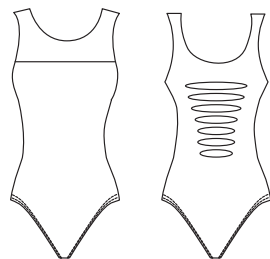

## LEOTARD

DL09

**SIZE**  
34 – 44

**MATERIAL**

**C** — Cotton 90%, Elastane 10%

**CP** — Cotton 90%, Elastane 10% (with lining)

**M** — Polyamide micro (80% Polyamide, 20% Elastane)

**MP** — Polyamide micro (80% Polyamide, 20% Elastane)  
(with lining)

DL1043MP

**SIZE**  
34 - 44

**MATERIAL**  
MP — Polyamide micro  
(80% Polyamide, 20% Elastane)  
(with lining)

**COLOR**  
● Black

LEOTARD

DS1062MP

**SIZE**  
34 - 44**MATERIAL**  
MP — Polyamide micro  
(80% Polyamide, 20% Elastane) + Mesh**COLOR**  
 Black

**LEOTARD**

**DL1019MP**

**SIZE**  
34 - 44

**MATERIAL**  
MP — Polyamide micro  
(80% Polyamide, 20% Elastane)  
(with lining) + Mesh

**COLOR**  
● Black

**LEOTARD****DL1025MP****SIZE**  
34 - 44**MATERIAL**  
MP — Polyamide micro  
(80% Polyamide, 20% Elastane) + Mesh**COLOR**  
 Black

**LEOTARD**

**DL1017MP**

**SIZE**  
34-44

**MATERIAL**  
MP — Polyamide micro  
(80% Polyamide, 20% Elastane)  
(with lining) + Mesh

**COLOR**  
● Black

**LEOTARD****DL1172MP****SIZE**  
34 - 44**MATERIAL**  
MP — Polyamide micro  
(80% Polyamide,  
20% Elastane) + Mesh**COLOR**  
 Black