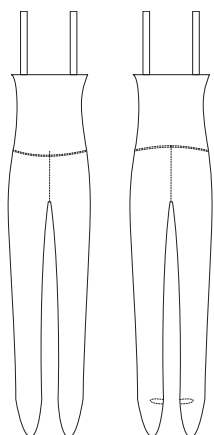

HIGH LEGGINGS

DS0944M

SIZE
40-54

MATERIAL
M — Polyamide Micro
(80% Polyamide, 20% Elastane)

COLOR
☐ White
☒ Black