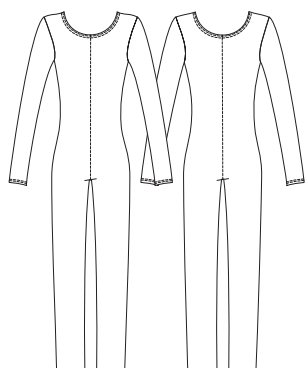

LONG SLEEVE UNITARD

DAD11

SIZE

4 - 12

MATERIAL

C — Cotton 90%, Elastane 10%

M — Polyamide Micro (80% Polyamide, 20% Elastane)

COLOR

DAD11C

- ☐ White
- ☐ Pale Beige
- ☐ Black

DAD11M

- ☐ White
- ☐ Black
- ☐ Grey
- ☐ Burgundy