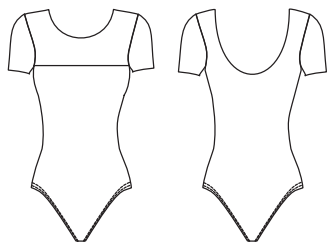

DL1043MP

**SIZE**  
34 - 44

**MATERIAL**  
MP — Polyamide micro  
(80% Polyamide, 20% Elastane)  
(with lining)

**COLOR**  
● Black

LEOTARD

DS1062MP

**SIZE**  
34 - 44**MATERIAL**  
MP — Polyamide micro  
(80% Polyamide, 20% Elastane) + Mesh**COLOR**  
 Black

**LEOTARD**

**DL1019MP**

**SIZE**  
34 - 44

**MATERIAL**  
MP — Polyamide micro  
(80% Polyamide, 20% Elastane)  
(with lining) + Mesh

**COLOR**  
● Black

**LEOTARD****DL1025MP****SIZE**  
34 - 44**MATERIAL**  
MP — Polyamide micro  
(80% Polyamide, 20% Elastane) + Mesh**COLOR**  
 Black

**LEOTARD**

**DL1017MP**

**SIZE**  
34-44

**MATERIAL**  
MP — Polyamide micro  
(80% Polyamide, 20% Elastane)  
(with lining) + Mesh

**COLOR**  
● Black

**LEOTARD****DL1172MP****SIZE**  
34 - 44**MATERIAL**  
MP — Polyamide micro  
(80% Polyamide,  
20% Elastane) + Mesh**COLOR**  
 Black

**LEOTARD**

**DL1011MP**

**SIZE**  
34 - 44

**MATERIAL**  
MP — Polyamide micro  
(80% Polyamide, 20% Elastane)  
(with lining)

**COLOR**  
● Black

**LEOTARD****DL1001MP****SIZE**  
34 - 44**MATERIAL**  
MP — Polyamide micro  
(80% Polyamide,  
20% Elastane) (with lining)**COLOR**  
● Black