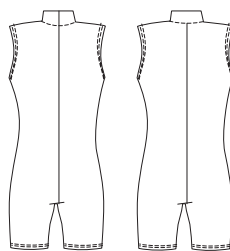

SHORTARD

DS2212M

SIZE
40 - 54

MATERIAL
M — Polyamide micro
(80 % Polyamide
20% Elastane)

COLOR

- Grey
- Black