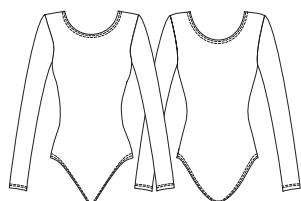

**LEOTARD**

**DL1011MP**

**SIZE**  
34 - 44

**MATERIAL**  
MP — Polyamide micro  
(80% Polyamide, 20% Elastane)  
(with lining)

**COLOR**  
● Black

**LEOTARD****DL1001MP****SIZE**  
34 - 44**MATERIAL**  
MP — Polyamide micro  
(80% Polyamide,  
20% Elastane) (with lining)**COLOR**  
● Black

## LEOTARD

DLD03

**SIZE**  
4 - 12

**MATERIAL**  
C — Cotton 90%, Elastane 10%  
M — Polyamide micro (80% Polyamide, 20% Elastane)

**COLOR**  
DLD03C

- Light Pink
- White
- Black

DLD03M

- Light Pink
- Light Blue
- White
- Black