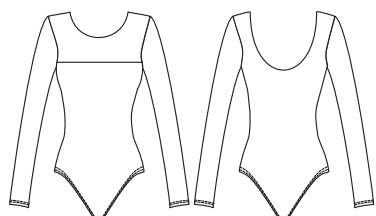

DL1043MP

**SIZE**  
34 - 44

**MATERIAL**  
MP — Polyamide micro  
(80% Polyamide, 20% Elastane)  
(with lining)

**COLOR**  
● Black

LEOTARD

DS1062MP

**SIZE**  
34 - 44**MATERIAL**  
MP — Polyamide micro  
(80% Polyamide, 20% Elastane) + Mesh**COLOR**  
 Black

**LEOTARD**

**DL1019MP**

**SIZE**  
34 - 44

**MATERIAL**  
MP — Polyamide micro  
(80% Polyamide, 20% Elastane)  
(with lining) + Mesh

**COLOR**  
● Black

**LEOTARD****DL1025MP****SIZE**  
34 - 44**MATERIAL**  
MP — Polyamide micro  
(80% Polyamide, 20% Elastane) + Mesh**COLOR**  
 Black