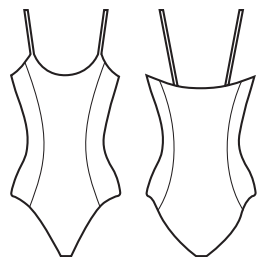

**LEOTARD**

**DL1017MP**

**SIZE**  
34-44

**MATERIAL**  
MP — Polyamide micro  
(80% Polyamide, 20% Elastane)  
(with lining) + Mesh

**COLOR**  
● Black

**LEOTARD****DL1172MP****SIZE**  
34 - 44**MATERIAL**  
MP — Polyamide micro  
(80% Polyamide,  
20% Elastane) + Mesh**COLOR**  
 Black

**LEOTARD**

**DL1011MP**

**SIZE**  
34 - 44

**MATERIAL**  
MP — Polyamide micro  
(80% Polyamide, 20% Elastane)  
(with lining)

**COLOR**  
● Black

**LEOTARD****DL1001MP****SIZE**  
34 - 44**MATERIAL**  
MP — Polyamide micro  
(80% Polyamide,  
20% Elastane) (with lining)**COLOR**  
● Black