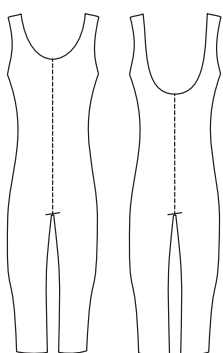

SHORT TANK TOP UNITARD

DAD27

SIZE
4 - 12

MATERIAL

C - Cotton 90%, Elastane 10%
M - Polyamide Micro (80% Polyamide, 20% Elastane)

COLOR
DAD27C

- ☐ White
- ☐ Pale Beige
- ☐ Black

DAD27M

- ☐ White
- ☐ Black
- ☐ Grey
- ☐ Burgundy