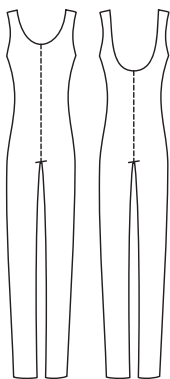

TANK TOP UNITARD

DAD07C

SIZE
4 – 12

MATERIAL

C — Cotton 90%, Elastane 10%

M — Polyamide Micro (80% Polyamide, 20% Elastane)

COLOR
DAD07C

- ☐ White
- ☐ Pale Beige
- ☒ Black

DAD07M

- ☐ White
- ☒ Black
- ☐ Grey
- ☐ Burgundy