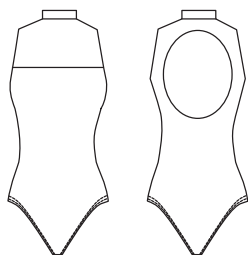

DL1043MP

**SIZE**  
34 - 44

**MATERIAL**  
MP — Polyamide micro  
(80% Polyamide, 20% Elastane)  
(with lining)

**COLOR**  
● Black

LEOTARD

DS1062MP

**SIZE**  
34 - 44**MATERIAL**  
MP — Polyamide micro  
(80% Polyamide, 20% Elastane) + Mesh**COLOR**  
 Black

**LEOTARD**

**DL1019MP**

**SIZE**  
34 - 44

**MATERIAL**  
MP — Polyamide micro  
(80% Polyamide, 20% Elastane)  
(with lining) + Mesh

**COLOR**  
● Black

**LEOTARD****DL1025MP****SIZE**  
34 - 44**MATERIAL**  
MP — Polyamide micro  
(80% Polyamide, 20% Elastane) + Mesh**COLOR**  
 Black

**LEOTARD**

**DL1017MP**

**SIZE**  
34-44

**MATERIAL**  
MP — Polyamide micro  
(80% Polyamide, 20% Elastane)  
(with lining) + Mesh

**COLOR**  
● Black

**LEOTARD****DL1172MP****SIZE**  
34 - 44**MATERIAL**  
MP — Polyamide micro  
(80% Polyamide,  
20% Elastane) + Mesh**COLOR**  
 Black

**LEOTARD**

**DL1011MP**

**SIZE**  
34 - 44

**MATERIAL**  
MP — Polyamide micro  
(80% Polyamide, 20% Elastane)  
(with lining)

**COLOR**  
● Black

**LEOTARD****DL1001MP****SIZE**  
34 - 44**MATERIAL**  
MP — Polyamide micro  
(80% Polyamide,  
20% Elastane) (with lining)**COLOR**  
● Black