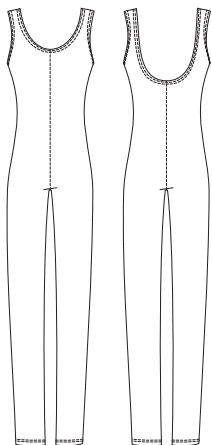

## TANK UNITARD

DS1409/0

**SIZE**  
34-44

**MATERIAL**  
CP — 90 % Cotton 10% Elastane (with lining)  
MP — 80 % Polyamide 20% Elastane (with lining)

**COLOR**  
DS1409/0CP

- White
- Pale Beige
- Black

DS1409/0MP