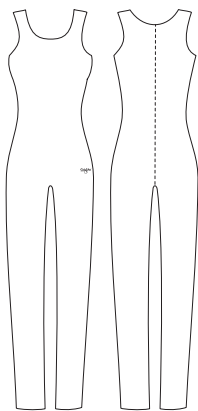

## SEAMLESS BRIEFS

DL3016M

**SIZE**  
XXS, XS, S, M, L

**MATERIAL**  
86% Polyamide  
14% Elastane

**COLOR**  
● Skin  
● Black

## SEAMLESS UNITARD

DA305PR

**SIZE**  
34 - 42

**MATERIAL**  
86% Polyamide  
14% Elastane

**COLOR**

● Skin

● Black