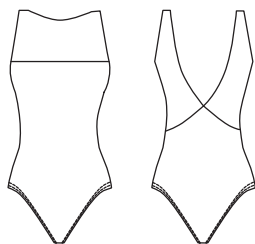

DL1043MP

**SIZE**  
34 - 44

**MATERIAL**  
MP — Polyamide micro  
(80% Polyamide, 20% Elastane)  
(with lining)

**COLOR**  
● Black

LEOTARD

DS1062MP

**SIZE**  
34 - 44**MATERIAL**  
MP — Polyamide micro  
(80% Polyamide, 20% Elastane) + Mesh**COLOR**  
 Black

**LEOTARD**

**DL1019MP**

**SIZE**  
34 - 44

**MATERIAL**  
MP — Polyamide micro  
(80% Polyamide, 20% Elastane)  
(with lining) + Mesh

**COLOR**  
● Black

**LEOTARD****DL1025MP****SIZE**  
34 - 44**MATERIAL**  
MP — Polyamide micro  
(80% Polyamide, 20% Elastane) + Mesh**COLOR**  
 Black

**LEOTARD**

**DL1017MP**

**SIZE**  
34-44

**MATERIAL**  
MP — Polyamide micro  
(80% Polyamide, 20% Elastane)  
(with lining) + Mesh

**COLOR**  
● Black

**LEOTARD****DL1172MP****SIZE**  
34 - 44**MATERIAL**  
MP — Polyamide micro  
(80% Polyamide,  
20% Elastane) + Mesh**COLOR**  
 Black

**LEOTARD**

**DL1011MP**

**SIZE**  
34 - 44

**MATERIAL**  
MP — Polyamide micro  
(80% Polyamide, 20% Elastane)  
(with lining)

**COLOR**  
● Black

**LEOTARD****DL1001MP****SIZE**  
34 - 44**MATERIAL**  
MP — Polyamide micro  
(80% Polyamide,  
20% Elastane) (with lining)**COLOR**  
● Black