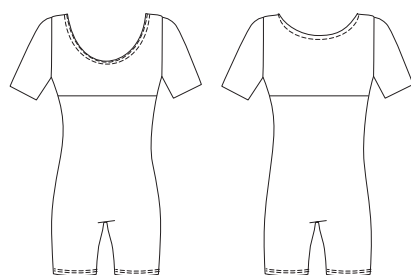

SHORTARD

DS2206M

SIZE
40 - 54

MATERIAL
M — Polyamide micro
(80 % Polyamide
20% Elastane)

COLOR
● Black/Grey