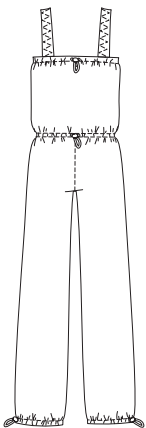

SAUNA UNITARD

1101

SIZE

34 – 44 (Women)
40 – 54 (Men)

MATERIAL

100% POLYESTER

COLOR

- Burgundy
- Black
- Dark Blue