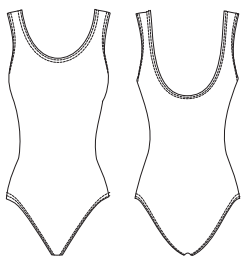

## LEOTARD

DL09

**SIZE**  
34 – 44

**MATERIAL**

**C** — Cotton 90%, Elastane 10%

**CP** — Cotton 90%, Elastane 10% (with lining)

**M** — Polyamide micro (80% Polyamide, 20% Elastane)

**MP** — Polyamide micro (80% Polyamide, 20% Elastane)  
(with lining)