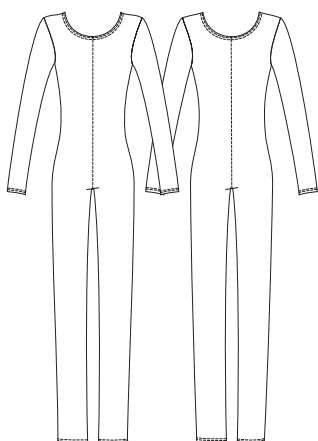

LONG SLEEVE UNITARD

DS1403/0

SIZE:
34 - 44

MATERIAL
CP — 90 % Cotton 10% Elastane (with lining)
MP — 80 % Polyamide 20% Elastane (with lining)

COLOR
DS1403/0CP

- ☐ White
- ☐ Pale Beige
- ☒ Black

DS1403/0MP

- ☐ White
- ☒ Black
- ☐ Grey
- ☐ Burgundy