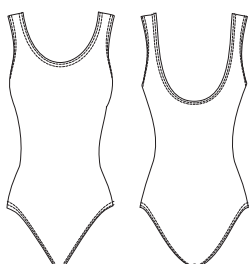

LEOTARD

DLD09

SIZE
4 - 12

MATERIAL
C — Cotton 90%, Elastane 10%
M — Polyamide micro (80% Polyamide, 20% Elastane)

COLOR
DLD09C

- Light Pink
- White
- Black

DLD09M

- Light Pink
- Light Blue
- White
- Black