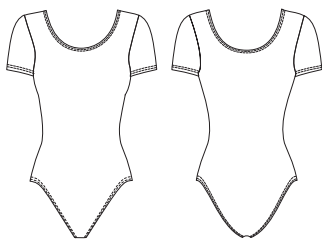

## LEOTARD

DL04

**SIZE**  
34 – 44

**MATERIAL**

**C** — Cotton 90%, Elastane 10%

**CP** — Cotton 90%, Elastane 10% (with lining)

**M** — Polyamide micro (80% Polyamide, 20% Elastane)

**MP** — Polyamide micro (80% Polyamide, 20% Elastane)  
(with lining)