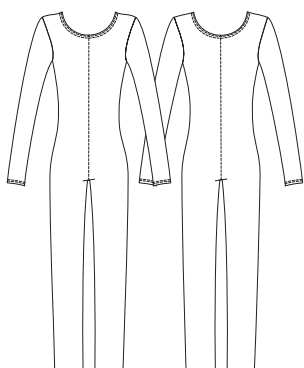

LONG SLEEVE UNITARD

DS1403/00

SIZE
34 - 44

MATERIAL
CP — 90 % Cotton 10% Elastane (with lining)
MP — 80 % Polyamide 20% Elastane (with lining)

COLOR
DS1403/00CP

- ☐ White
- ☐ Pale Beige
- ☐ Black

DS1403/00MP

- ☐ White
- ☐ Black
- ☐ Grey
- ☐ Burgundy