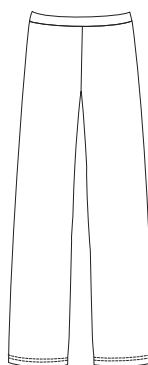

JAZZ PANTS

DL5009

SIZE
40-54

MATERIAL
M — Polyamide Micro
(80% Polyamide, 20% Elastane)

COLOR
● Black