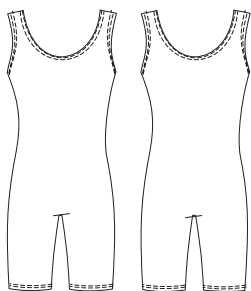

### COLOR

DAD11C

- White
- Pale Beige
- Black

DAD11M

- White
- Black
- Grey
- Burgundy

**SHORTARD**

**DAD79C**

**SIZE**  
4 - 12  
(girls and boys)